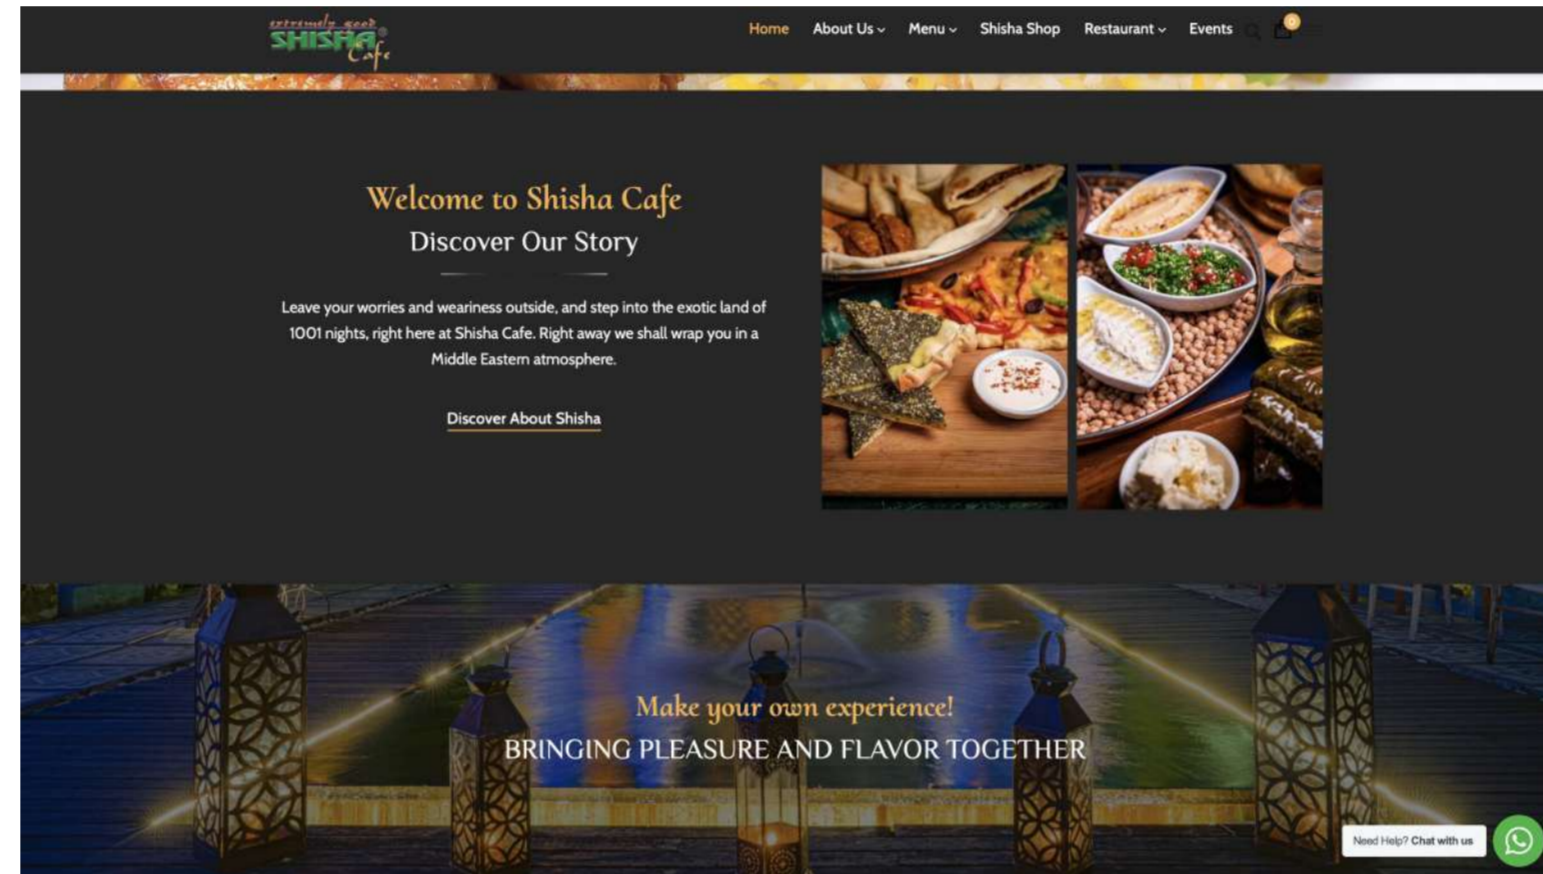

Keep your visitors engaged with meticulously designed desktop and mobile-optimized microsites and compelling landing pages. Let's take your online presence to the next level!

SHISHA CAFE

We are revitalizing the Shihsa Cafe website with a rejuvenated concept, ensuring user-friendly accessibility and incorporating a host of exciting features, all while maximizing SEO enhancements for optimal online visibility and engagement.