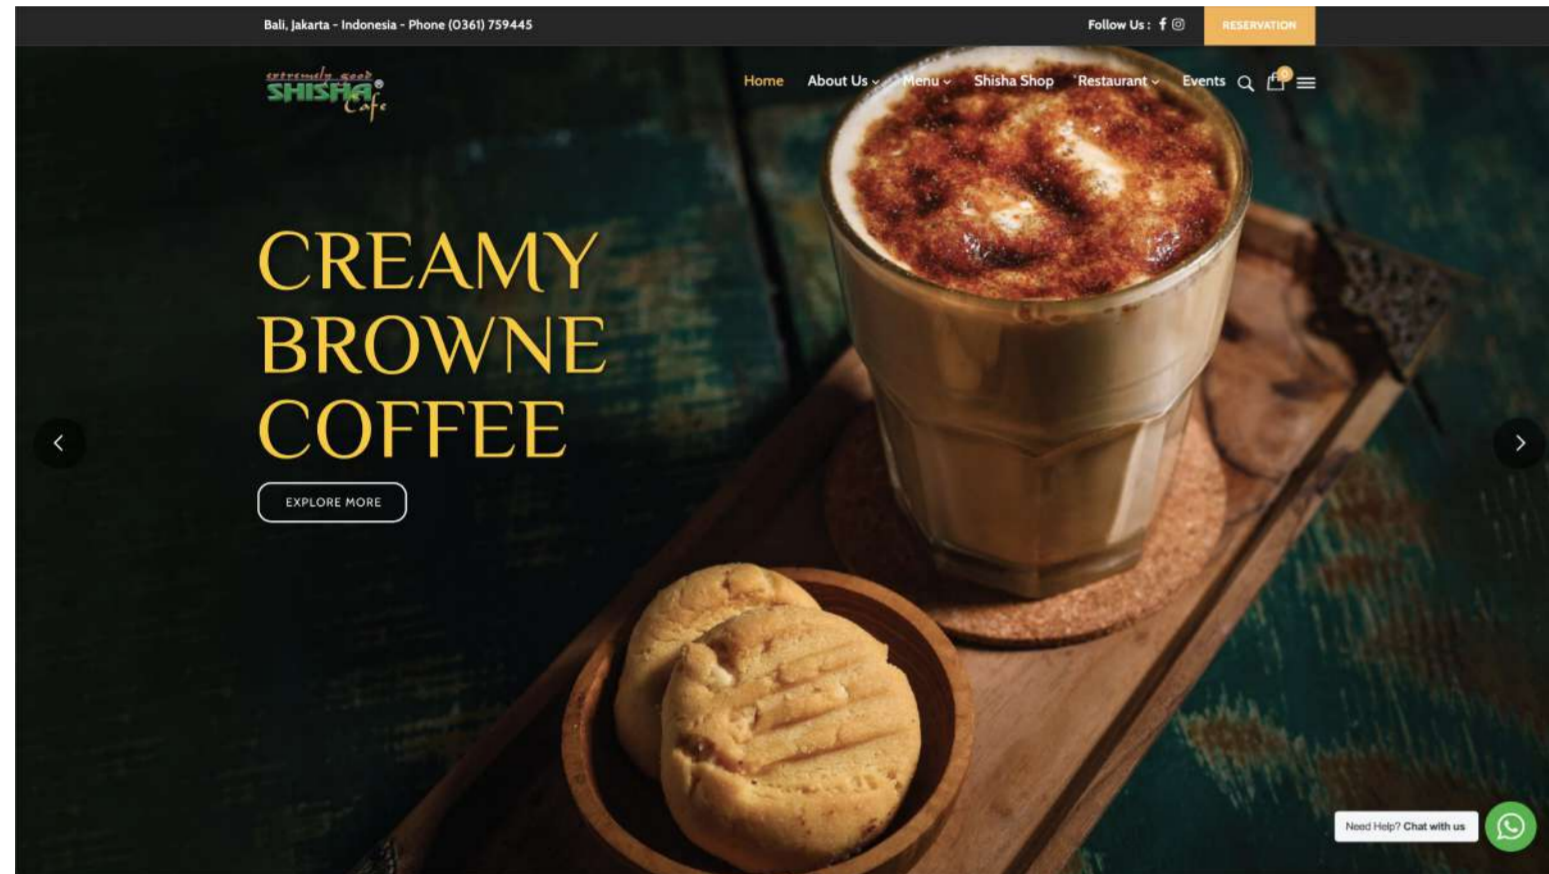

SHISHA CAFE

We are revitalizing the Shihsa Cafe website with a rejuvenated concept, ensuring user-friendly accessibility and incorporating a host of exciting features, all while maximizing SEO enhancements for optimal online visibility and engagement.