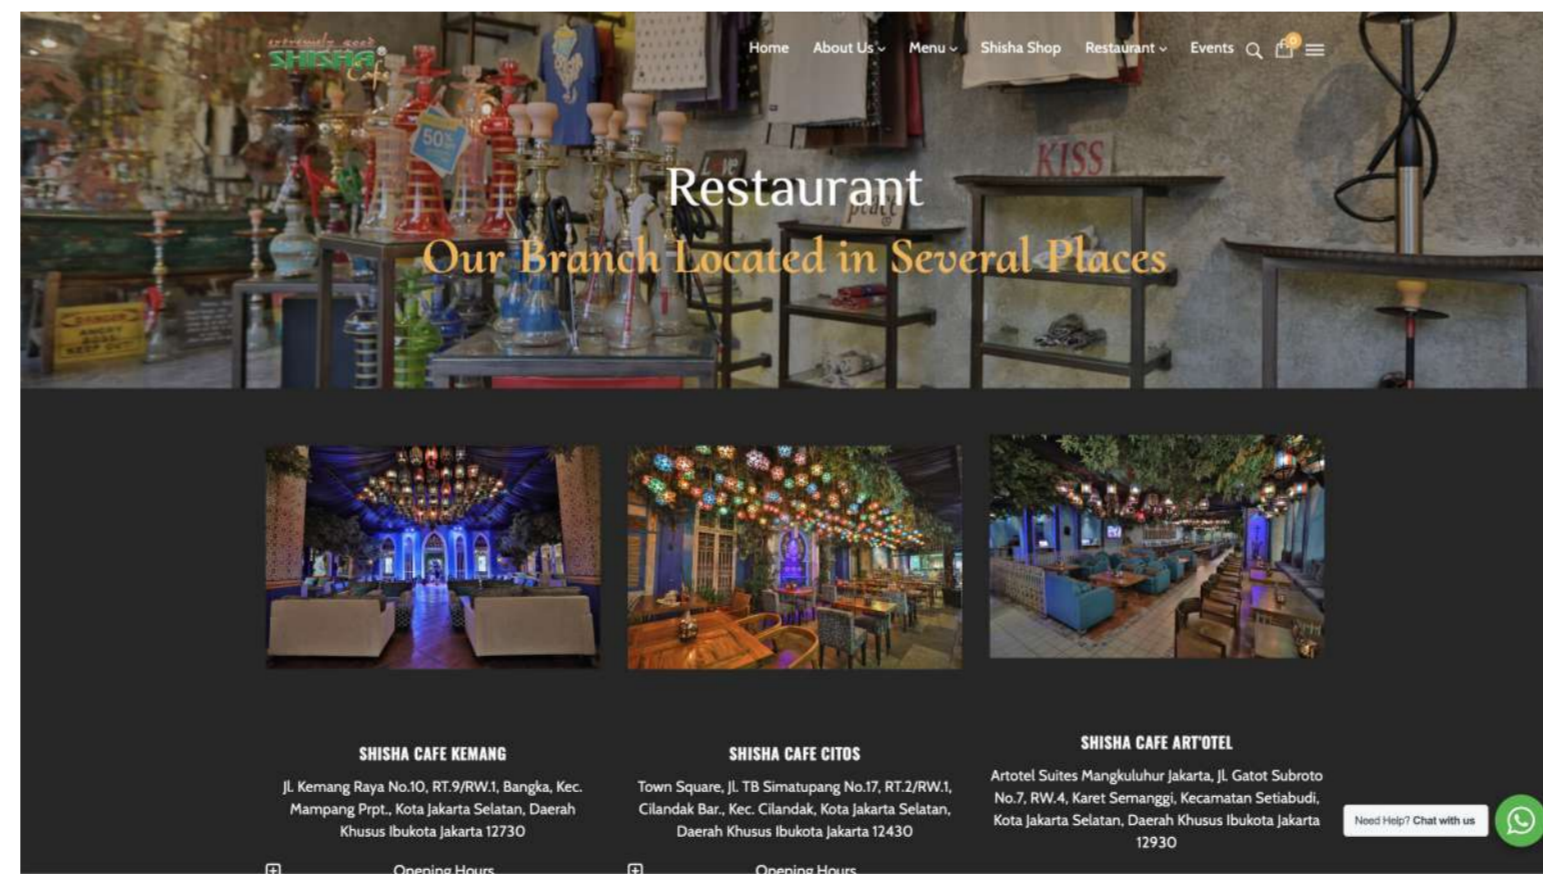

Keep your visitors engaged with meticulously designed desktop and mobile-optimized microsites and compelling landing pages. Let's take your online presence to the next level!

SHISHA CAFE

We are revitalizing the Shihsa Cafe website with a rejuvenated concept, ensuring user-friendly accessibility and incorporating a host of exciting features, all while maximizing SEO enhancements for optimal online visibility and engagement.