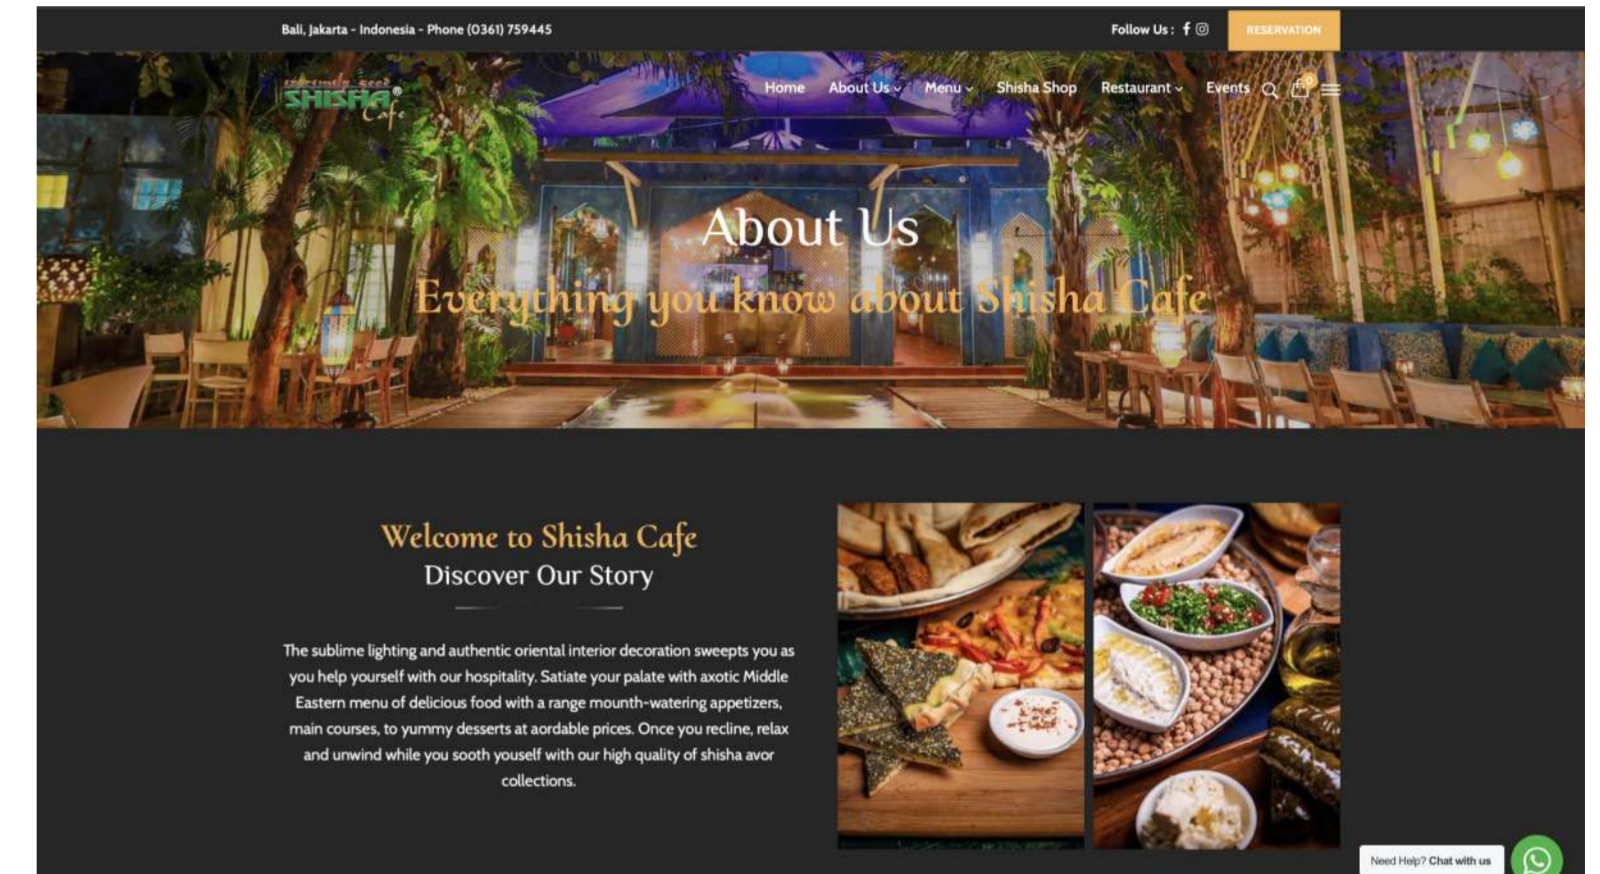

Keep your visitors engaged with meticulously designed desktop and mobile-optimized microsites and compelling landing pages. Let's take your online presence to the next level!

SHISHA CAFE

We are revitalizing the Shihsa Cafe website with a rejuvenated concept, ensuring user-friendly accessibility and incorporating a host of exciting features, all while maximizing SEO enhancements for optimal online visibility and engagement.